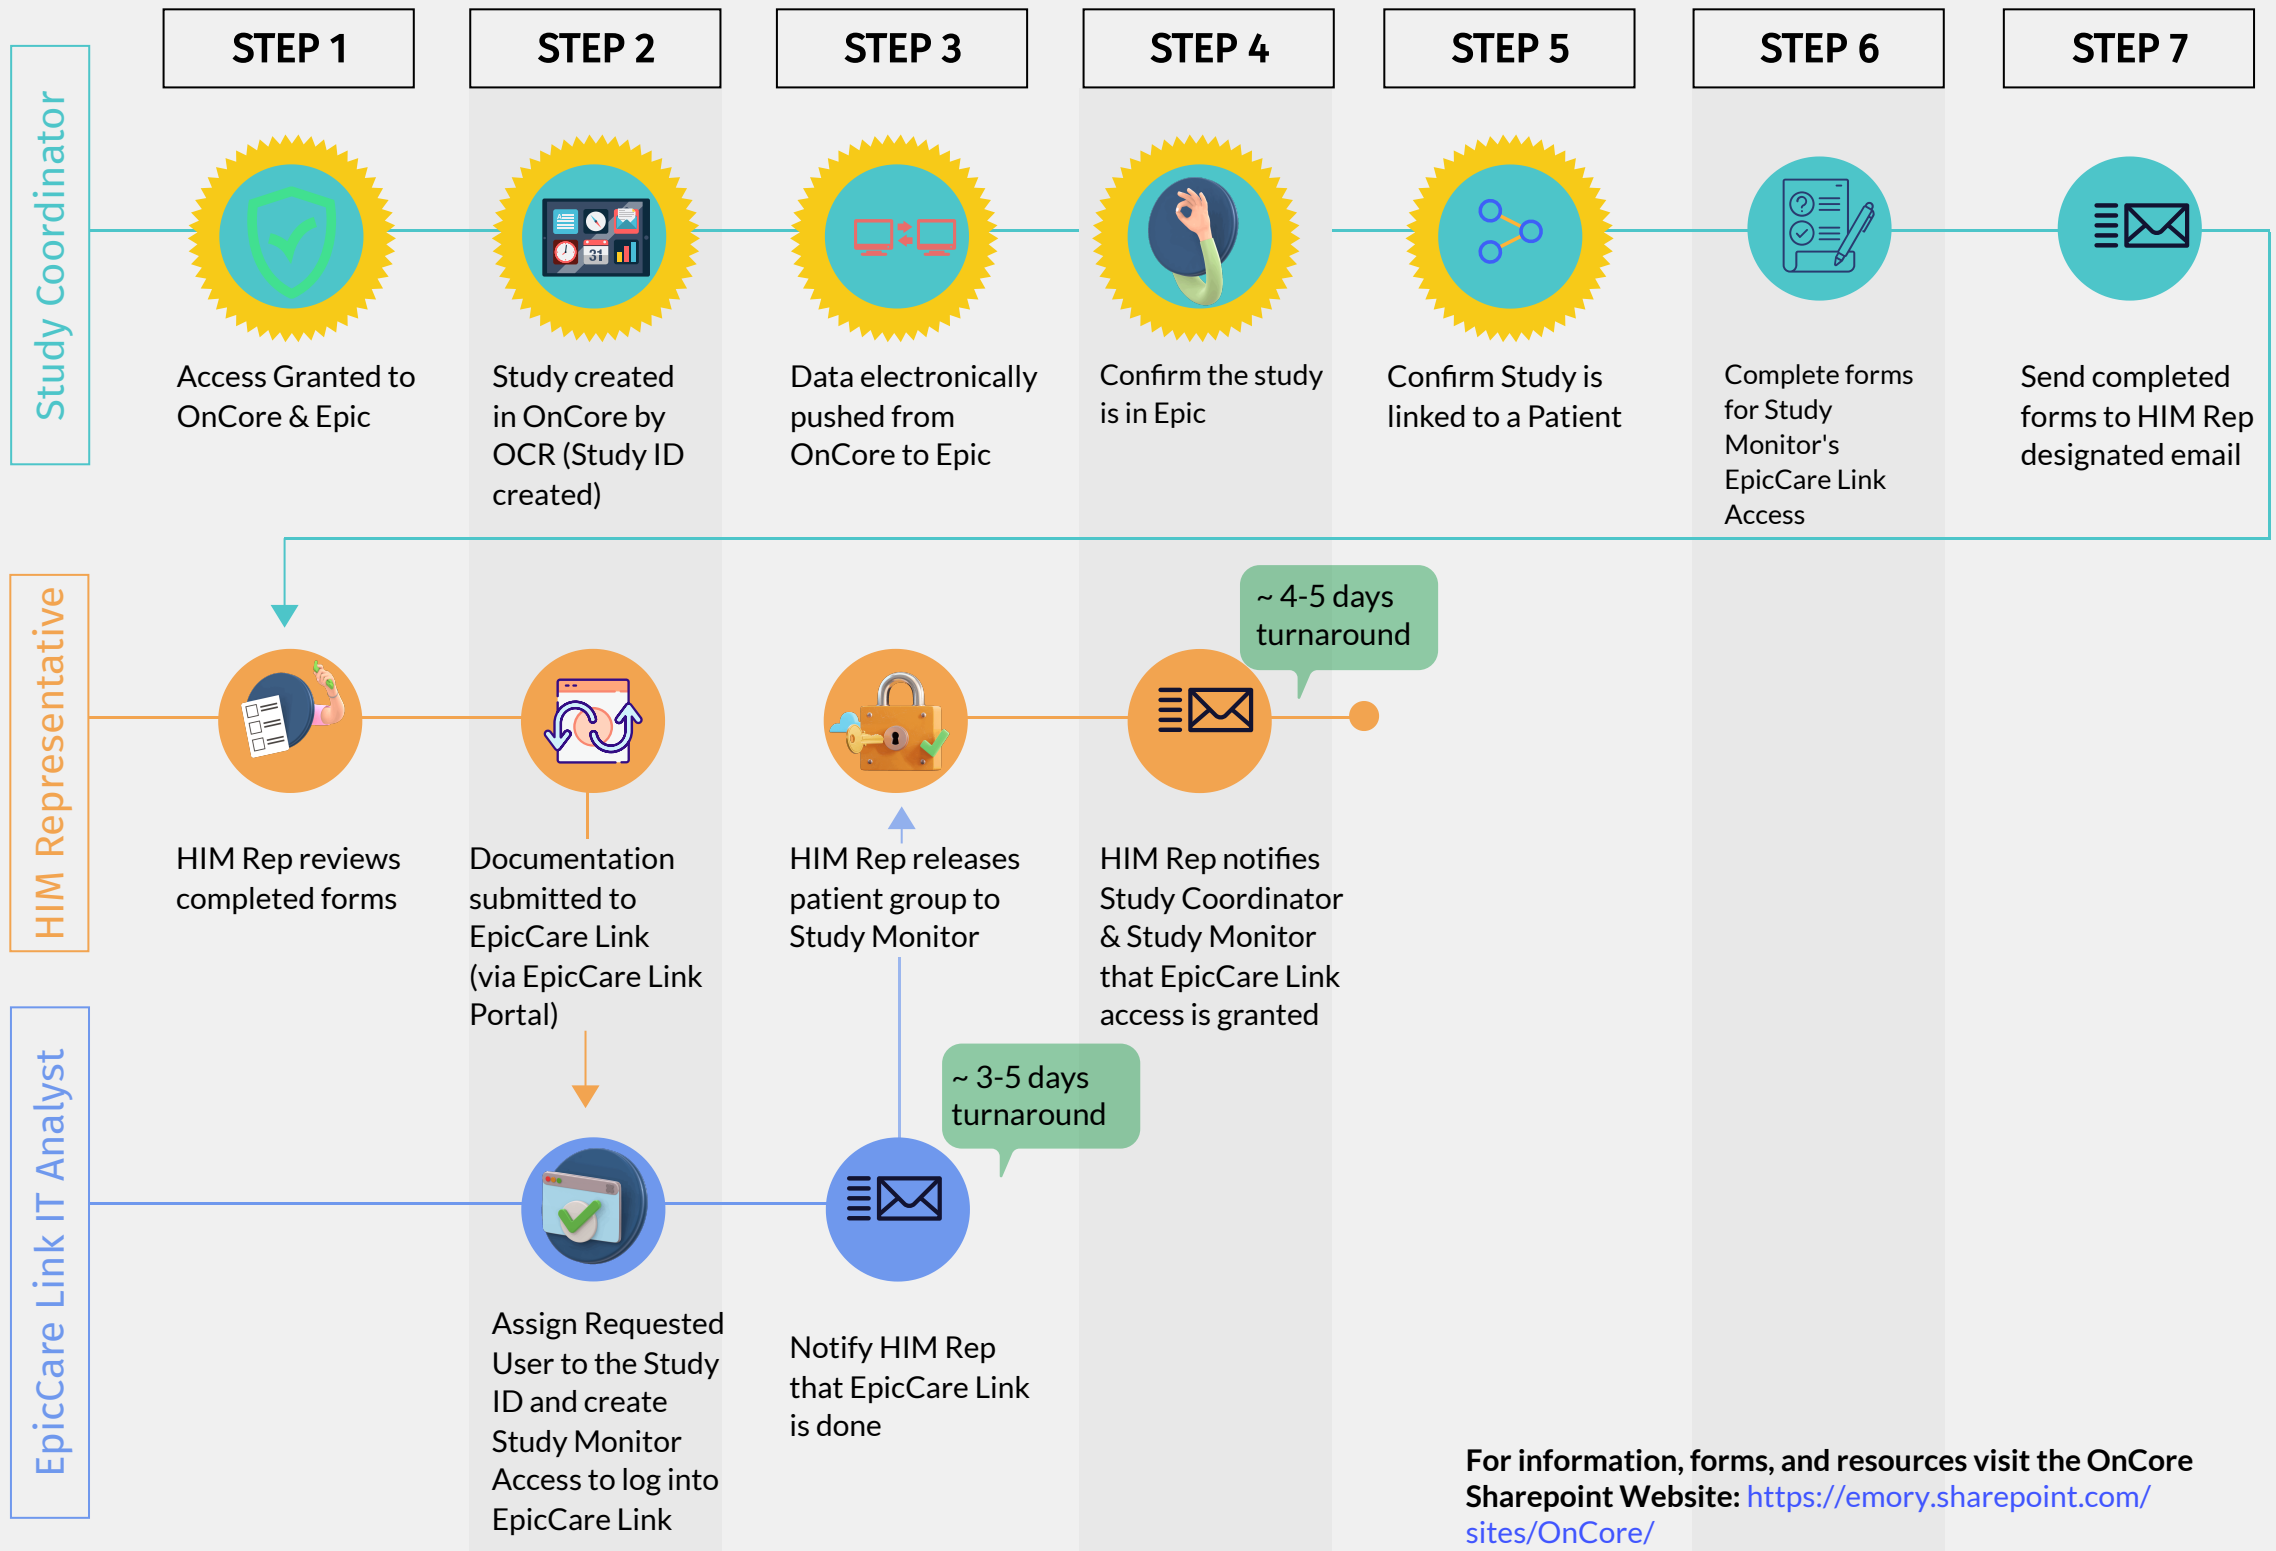

Remote Monitor Access

Workflow

For information, forms, and resources visit the OnCore Sharepoint Website: <https://emory.sharepoint.com/sites/OnCore/>